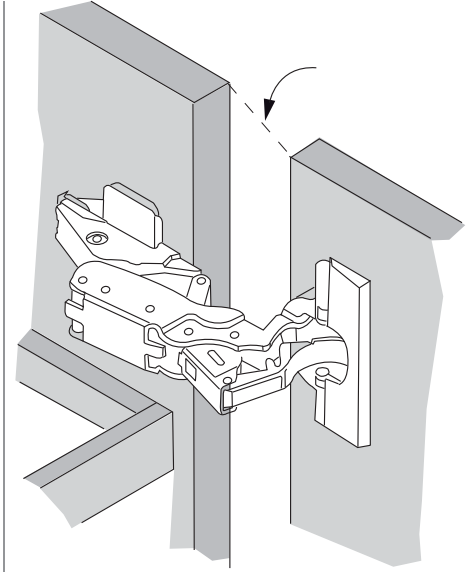

HINGE CORNER 3D HYDRAULIC 165°

CODE	DESCRIPTION
CH3DM0	Up to 21mm Thick Door

- ▶ Material :- Mild Steel, Finish :- Chrome, durable, and long use life.
- ▶ CLIP-ON SOFT:- Closing hinge for cabinets a smart choice for the kitchen, bathroom, or garage cupboards and cabinets.
- ▶ IDEAL FOR USE:- Ideal for use on kitchen cabinet doors, wardrobe, TV cabinets, bookcases, lazy Susan cabinet, wine & other luxury door connections that have an inset and an overlay.
- ▶ Super smooth operation Solid hinge tightly, let cabinet hinge more durable & workable.
- ▶ Opening Angle : 165°, Door Thickness Range upto 21mm